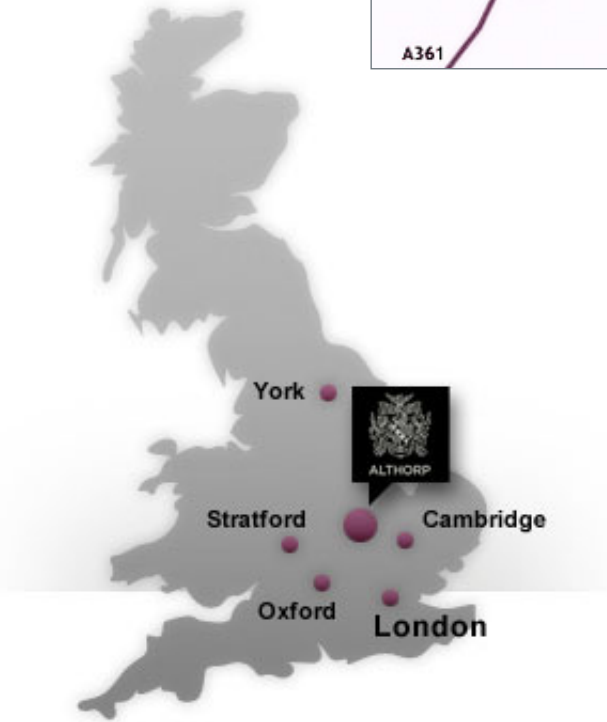

ALTHORP

Althorp, Northampton, NN7 4HQ

Approximate Driving Times

York - 2.5 hours
Stratford-Upon-Avon - 1 hour
Cambridge - 1 hour
Oxford - 1 hour
London - 1.5 hours
Birmingham - 40 mins

Parking Information

The Visitor Car Park is found at Althorp's West Gate. Car parking is free to all visitors. Cars are not permitted to use the Coach Entrance (East Gate) off the A428. Please follow the signs to the car park.

From the South

Althorp is clearly signed as you approach Northampton from Junction 16 of the M1.

From the North

Althorp can be approached from Junction 18 of the M1. Take the first left at the roundabout and follow signs to Northampton.