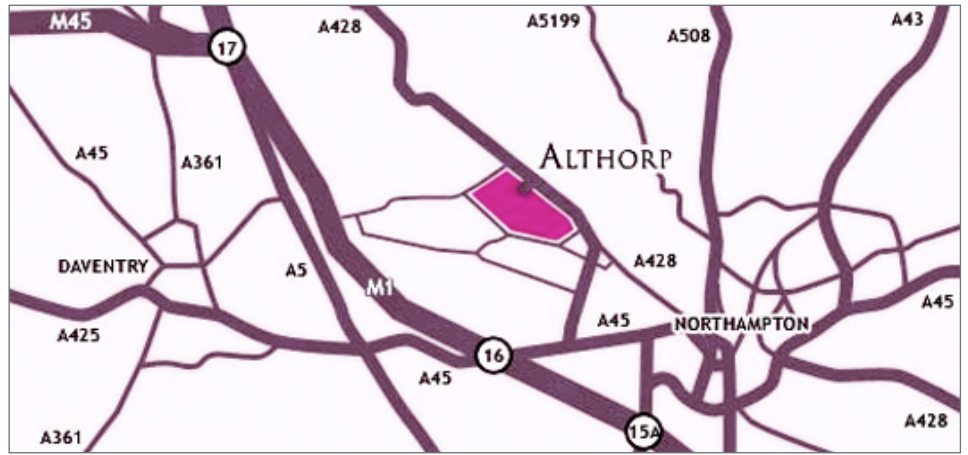

ALTHORP

Althorp, Northampton, NN7 4HQ

Approximate Driving Times

York - 2.5 hours
Stratford-Upon-Avon - 1 hour
Cambridge - 1 hour
Oxford - 1 hour
London - 1.5 hours
Birmingham - 40 mins

Parking Information

The Visitor Car Park is found at Althorp's West Gate. Car parking is free to all visitors. Cars are not permitted to use the Coach Entrance (East Gate) off the A428. Please follow the signs to the car park.

From the South

Althorp is clearly signed as you approach Northampton from Junction 16 of the M1.

From the North

Althorp can be approached from Junction 18 of the M1. Take the first left at the roundabout and follow signs to Northampton.

From the West

Althorp is signed from junction 1 of the A14 (west bound only). Follow A5199 to Chapel Brampton and turn off to Althorp.

By Coach

Many coach companies bring group visits to Althorp, to find out if a tour provider is visiting from your region please call 01604 770107 and speak to the group visits team.