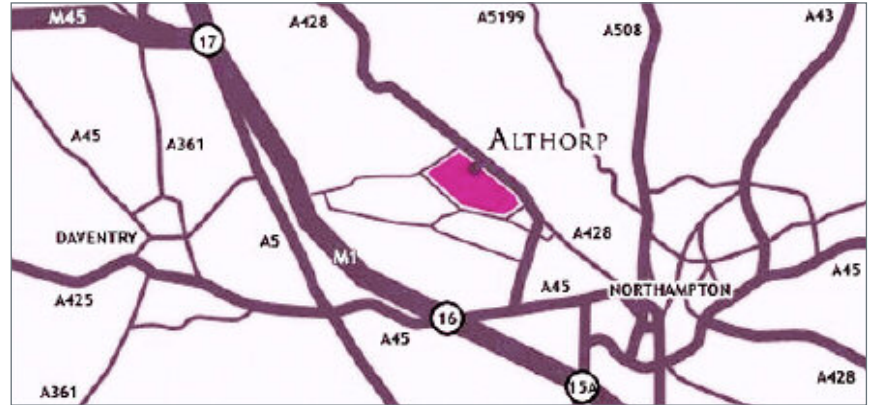

ALTHORP

Althorp, Northampton, NN7 4HQ

Approximate Driving Times

York - 2.5 hours
Stratford-Upon-Avon - 1 hour
Cambridge - 1 hour
Oxford - 1 hour
London - 1.5 hours
Birmingham - 40 mins

From the South

Althorp is clearly signed as you approach Northampton from Junction 16 of the M1.

From the North

Althorp can be approached from Junction 18 of the M1. Take the first left at the roundabout and follow signs to Northampton.

From the West

Althorp is signed from junction 1 of the A14 (west bound only). Follow A5199 to Chapel Brampton and turn off to Althorp.

Please enter through the East Gate, signed as the Coach entrance. Enter postcode NN7 4HE into your satnav to find the East Gate.