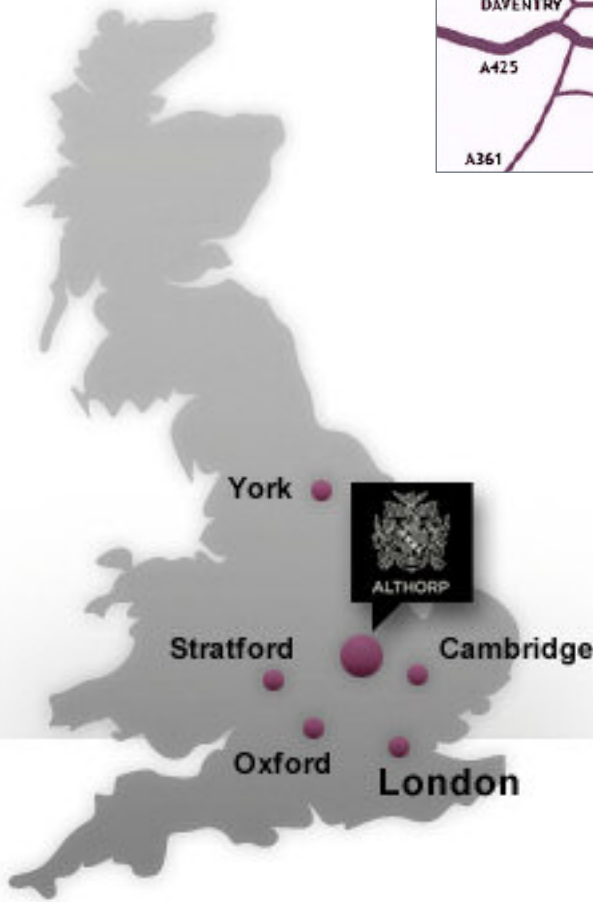

ALTHORP

Althorp, Northampton, NN7 4HQ

Approximate Driving Times

York - 2.5 hours
Stratford-Upon-Avon - 1 hour
Cambridge - 1 hour
Oxford - 1 hour
London - 1.5 hours
Birmingham - 40 mins

From the South

Althorp is clearly signed as you approach Northampton from Junction 16 of the M1.

From the North

Althorp can be approached from Junction 18 of the M1. Take the first left at the roundabout and follow signs to Northampton.

From the West

Althorp is signed from junction 1 of the A14 (west bound only). Follow A5199 to Chapel Brampton and turn off to Althorp.

Please enter through the East Gate, signed as the Coach entrance. Enter postcode NN7 4HE into your satnav to find the East Gate.